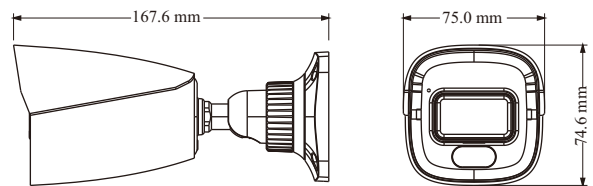

DORI Distance

Lens	Detect	Observe	Recognize	Identify
2.8mm	69m(226ft)	28m(92ft)	14m(46ft)	7m(23ft)
3.6mm	105m(344ft)	42m(138ft)	21m(69ft)	10m(33ft)
Others				
Power Supply	DC12V/PoE			
Power Consumption	≤6.5W			
Storage Conditions	-30 °C ~ 65 °C (-22°F~149°F), Humidity: less than 95 % (non-condensing)			
Operating Conditions	-30 °C ~ 60 °C (-22°F~140°F), Humidity: less than 95 % (non-condensing)			
Dimensions (mm)	167.6 × 75 × 74.6			
Weight (net)	Approx. 0.45KG			
Installation	Ceiling mounting; wall mounting			
Certificate	CE, FCC			
Environmental Protection	Complies with Directive EU RoHS, WEEE(2012/19/EU), directive 94/62/EC and REACH(EC1907/2006)			

DIMENSIONS