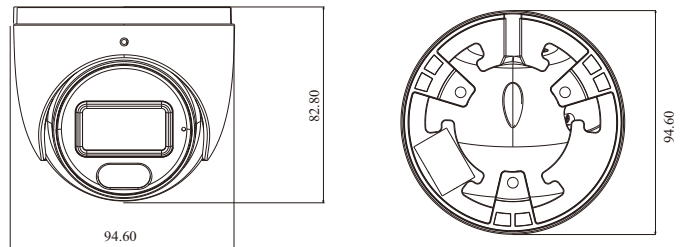

DORI Distance

Lens	Detect	Observe	Recognize	Identify
2.8mm	69m(226ft)	28m(92ft)	14m(46ft)	7m(23ft)
3.6mm	105m(344ft)	42m(138ft)	21m(69ft)	10m(33ft)
Others				
Power Supply	DC12V/PoE			
Power Consumption	< 6.5W			
Storage Conditions	- 30 °C ~ 65 °C (-22°F~149°F), Humidity: less than 95 % (non-condensing)			
Operating Conditions	- 30 °C ~ 60 °C (-22°F~140°F), Humidity: less than 95 % (non-condensing)			
Dimensions (mm)	Φ 94.6 × 82.8			
Weight (net)	Approx. 0.45KG			
Installation	Ceiling mounting; wall mounting			
Certificate	CE, FCC			
Environmental Protection	Complies with Directive EU RoHS, WEEE(2012/19/EU), directive 94/62/EC and REACH(EC1907/2006)			

DIMENSIONS

AVAILABLE ACCESSORIES