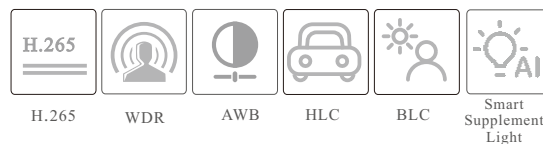

en.tvt.net.cn

For more information, please visit our website

SPECIFICATIONS

Specifications	Model	TD-9564S4-C
Camera		
Image Sensor		1 / 2.5 "CMOS
Image Size		3200×1800
Electronic Shutter		1 / 4 s ~ 1 / 100000s
Iris Type		Fixed Iris
Min. Illumination		0.008 lux @F1.6, AGC ON; 0 lux with illumination on
Lens		2.8mm@F1.6, Horizontal FoV: 104°; Vertical FoV: 55°; Diagonal FoV: 128° 3.6mm@F1.6, Horizontal FoV: 78°; Vertical FoV: 38°; Diagonal FoV: 94°
Focus		Fixed
Lens Mount		M12
Day&Night		ICR
Wide Dynamic Range		120dB
BLC		Yes
HLC		Yes
Digital NR		Yes
S/N Ratio		≥50dB
Angle Adjustment		Pan: 0°~360°; Tilt: 0°~75°; Rotation: 0°~360°
Image		
Video Compression		Main stream: H.265+ / H.265 / H.264+ / H.264 Sub / Third stream: H.265+ / H.265 / H.264+ / H.264 / MJPEG
H.265 Compression Standard		Main Profile@Leve4.1 High Tier
Resolution		6MP (3200 × 1800), 4MP (2688 × 1520), 1080P (1920 × 1080), 720P (1280 × 720), D1, VGA (640 × 480), 480 × 240, CIF
Main Stream		60Hz: 6MP(1~20fps) / 4MP/1080P (1~30fps) 50Hz: 6MP(1~20fps) / 4MP/1080P (1~25fps)
Sub Stream		720P/D1/VGA/CIF (60Hz: 1~30fps; 50Hz: 1~25fps)
Third Stream		D1/480 × 240/CIF (60Hz: 1~30fps; 50Hz: 1~25fps)
Bit Rate		64 Kbps ~8Mbps
Bit Rate Type		VBR / CBR
Image Settings		ROI, Saturation, Brightness, Hue, Contrast, Wide Dynamic, Sharpness, Image Mirror, Image Flip, NR, etc. adjustable through client software or web browser
Audio Compression		G711A/U
ROI		Each ROI to be configured separately
Interfaces		
Network		RJ45
Video Output		No
Audio		1CH audio input; 1CH built-in MIC
Storage		Built-in micro SD card slot, up to 256GB
Reset		Yes
Functions		
Remote Monitoring		Web browser / TVT NVR / NVMS2.X / Mobile APP
Web Browser		IE (plug-in required) / Google Chrome / Edge / Firefox / Safari
Online Connection		Support simultaneous monitoring for up to 6 users; Support multi-stream real time transmission
Network Protocol		UDP, IPv4, IPv6, DHCP, NTP, RTSP, RTP, RTCP, RTMP, PPPoE, DDNS, SMTP, FTP, 802.1x, SNMP, UPnP, HTTP, HTTPS, HTTP POST, P2P, QoS
Interface Protocol		ONVIF
Storage		Network remote storage; micro SD card storage
Smart Alarm		Motion detection, SMD, SD card full, SD card error
Smart Event		Video Exception (scene change, video blur and abnormal color detection), line crossing / region intrusion detection (human/motor vehicle/non-motor vehicle classification), abandoned/missing object detection
General Function		Watermark, IP address filtering, video mask, heartbeat, system config backup, smart supplement light, corridor pattern
PoE		Yes (IEEE802.3af)
Supplement Light Range		IR range: 20 ~ 30 m; white light range: 20 ~ 30 m
Ingress Protection		IP67
Security		Video encryption, firmware encryption, configuration encryption, illegal login lock, IP address filtering, 802.1x authentication, basic and digest authentication for HTTP