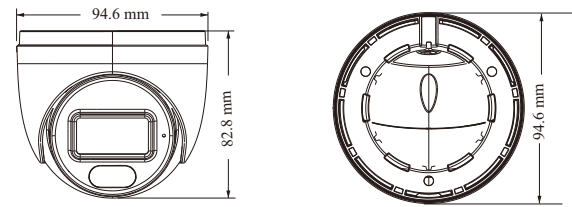

# TD-9544S4L-C

4MP Dual Illumination Water-proof  
Turret Network Camera

- H.265+ /H.265 /H.264+ /H.264/MJPEG coding
- Max. resolution: 4MP ( 2560 × 1440)
- Auto day/night switch
- 3D DNR, WDR, HLC, BLC, etc.
- ROI coding
- Support smart supplement light
- 10~20m white light view distance; 10~20m IR view distance
- DC12V/PoE power supply
- IP 67 ingress protection
- Support dual streams
- Support remote monitoring by smart phones& tablet PCs with iOS and Android OS
- Support line crossing detection & region intrusion detection
- Support SMD

PoE	Yes, IEEE802.3af
Supplement Light Range	IR range: 10 ~ 20 m; white light range: 10 ~ 20 m
Ingress Protection	IP67
<b>Others</b>	
Power Supply	DC12V/PoE
Power Consumption	< 5W
Operating Environment	- 30 °C ~ 65 °C (-22°F~149°F), Humidity: less than 95 % (non-condensing)
Storage Environment	- 30 °C ~ 60 °C (-22°F~140°F), Humidity: less than 95 % (non-condensing)
Dimensions ( mm )	Ø 94.6 × 82.8
Weight ( net )	Approx. 0.42KG
Installation	Ceiling mounting; Wall mounting
Certificate	CE, FCC
Environmental Protection	Complies with Directive EU RoHS, WEEE(2012/19/EU) , directive 94/62/EC and REACH(EC1907/2006)

### DIMENSIONS