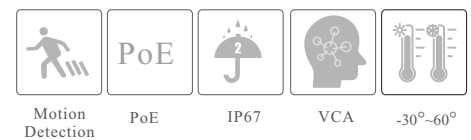

CAMERA

# TD-9544S4L-C

4MP Dual Illumination Water-proof  
Turret Network Camera

- H.265+ /H.265 /H.264+ /H.264/MJPEG coding
- Max. resolution: 4MP ( 2560 × 1440)
- Auto day/night switch
- 3D DNR, WDR, HLC, BLC, etc.
- ROI coding
- Support smart supplement light
- 10~20m white light view distance; 10~20m IR view distance
- DC12V/PoE power supply
- IP 67 ingress protection
- Support dual streams
- Support remote monitoring by smart phones& tablet PCs with iOS and Android OS
- Support line crossing detection & region intrusion detection
- Support SMD