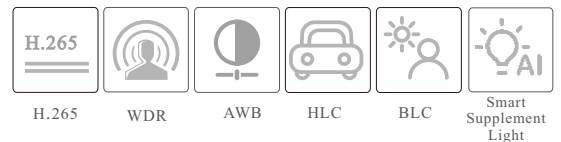

CAMERA

# TD-9544S4L-C

4MP Dual Illumination Water-proof  
Turret Network Camera

- H.265+ /H.265 /H.264+ /H.264/MJPEG coding
- Max. resolution: 4MP ( 2560 × 1440)
- Auto day/night switch
- 3D DNR, WDR, HLC, BLC, etc.
- ROI coding
- Support smart supplement light
- 10~20m white light view distance; 10~20m IR view distance
- DC12V/PoE power supply
- IP 67 ingress protection
- Support dual streams
- Support remote monitoring by smart phones& tablet PCs with iOS and Android OS
- Support line crossing detection & region intrusion detection
- Support SMD

PoE	Yes, IEEE802.3af
Supplement Light Range	IR range: 10 ~ 20 m; white light range: 10 ~ 20 m
Ingress Protection	IP67
<b>Others</b>	
Power Supply	DC12V/PoE
Power Consumption	< 5W
Operating Environment	- 30 °C ~ 65 °C (-22°F~149°F), Humidity: less than 95 % (non-condensing)
Storage Environment	- 30 °C ~ 60 °C (-22°F~140°F), Humidity: less than 95 % (non-condensing)
Dimensions ( mm )	Ø 94.6 × 82.8
Weight ( net )	Approx. 0.42KG
Installation	Ceiling mounting; Wall mounting
Certificate	CE, FCC
Environmental Protection	Complies with Directive EU RoHS, WEEE(2012/19/EU) , directive 94/62/EC and REACH(EC1907/2006)