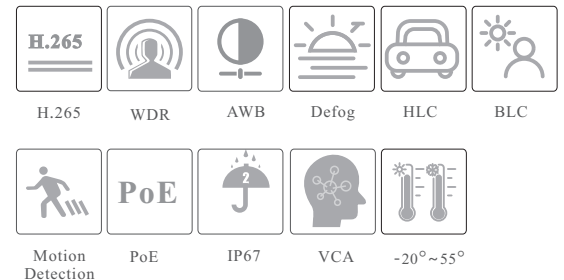

CAMERA

## 2MP IR Water-proof Turret Network Camera

- 2MP (1920 × 1080) H.265 coding
- Max.resolution: 1920 × 1080
- ICR auto switch, true day / night, ROI coding
- 3D DNR, digital WDR, HLC, BLC, defog
- 10~20m IR night view distance
- PoE power supply (optional)
- 1CH built-in MIC
- IP 67 ingress protection
- Support dual streams
- Support mobile surveillance by smart phones with iOS and Android OS
- Intelligent analytics: video blur detection, scene change detection, line crossing detection and region intrusion detection