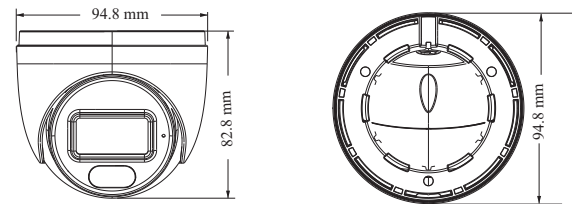

## SPECIFICATIONS

Specifications	Model	TD-9524S3BL
<b>Camera</b>		
Image Sensor		1 / 2.8 "CMOS
Image Size		1920×1080
Electronic Shutter		1s ~ 1 / 100000 s
Iris Type		Fixed Iris
Min. Illumination		0.0126 lux @F1.2, AGC ON; 0 lux with IR 0.0462 lux @ F2.2, AGC ON; 0 lux with IR
Lens		2.8 mm @F2.2, H.FoV: 102°; V.FoV:54.7°; D.FoV:124.4° 3.6 mm @F2.2, H.FoV: 86.1°; V.FoV:46°; D.FoV:104°
Focus		Fixed
Lens Mount		M12
Wide Dynamic Range		Digital WDR
BLC		Yes
HLC		Yes
Defog		Yes
Digital NR		3D DNR
Angle Adjustment		Pan: 0°~360°; Tilt:0°~75°; Rotation: 0°~360°
<b>Image</b>		
Video Compression		H.265 / H.264
H.265 Compression Standard		Main Profile@Leve4.1 High Tier
Resolution		1080P ( 1920 × 1080 ), 720P ( 1280 × 720 ), D1, CIF
Main Stream		60Hz : 1080P/720P(1~30fps); 50Hz : 1080P/720P(1~25fps)
Sub Stream		60Hz : D1/CIF(1~30fps); 50HZ: D1/CIF (1~25fps)
Bit Rate		64 Kbps ~ 4 Mbps
Bit Rate Type		VBR / CBR
Image Settings		ROI, Saturation, Brightness, Hue, Contrast, Wide Dynamic, Sharpness, NR, etc. adjustable through client software or web browser
ROI		Each ROI to be configured separately
Audio Compression		G711A/U
<b>Interfaces</b>		
Network		RJ 45
Video Output		No
Audio		1CH built-in MIC
Storage		No
Hardware Reset		No
<b>Functions</b>		
Remote Monitoring		Web browsing, CMS remote control
Online Connection		Support simultaneous monitoring for up to 3 users; Support multi-stream real time transmission
Network Protocol		UDP, IPv4, IPv6, DHCP, NTP, RTSP, PPPoE, DDNS, SMTP, FTP, 802.1x, UPnP, HTTP, HTTPS, QoS
Interface Protocol		ONVIF
Storage		Network remote storage
Smart Alarm		Motion detection
Intelligent Analytics		Region intrusion detection, video blur detection, scene change detection and line crossing detection
General Function		Watermark, IP address filtering, video mask, heartbeat, illegal login lock
PoE		Optional (IEEE802.3af)
IR Distance		10 ~ 20m
Ingress Protection		IP 67

## DIMENSIONS