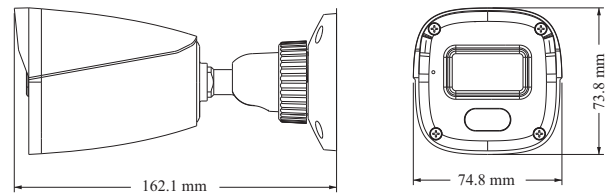

### SPECIFICATIONS

Specifications	Model	TD-9421S3BL
<b>Camera</b>		
Image Sensor		1 / 2.8" CMOS
Image Size		1920×1080
Electronic Shutter		1 s ~ 1 / 100000 s
Iris Type		Fixed Iris
Min. Illumination		0.0126lux @F1.2, AGC ON; 0 lux with IR 0.0462 lux @ F2.2, AGC ON; 0 lux with IR
Lens		2.8 mm @F2.2, H.FoV: 102°; V.FoV:54.7°; D.FoV:124.4° 3.6 mm @F2.2, H.FoV: 86.1°; V.FoV:46°; D.FoV:104°
Focus		Fixed
Lens Mount		M12
Wide Dynamic Range		Digital WDR
BLC		Yes
HLC		Yes
Defog		Yes
Digital NR		3D DNR
Angle Adjustment		Pan: 0°~360°; Tilt:0°~80°; Rotation: 0°~360°
<b>Image</b>		
Video Compression		H.265 / H.264
H.265 Compression Standard		Main Profile@Leve4.1 High Tier
Resolution		1080P ( 1920 × 1080 ) , 720P ( 1280 × 720 ) , D1, CIF
Main Stream		60Hz : 1080P/720P(1~30fps); 50Hz : 1080P/720P(1~25fps)
Sub Stream		60Hz : D1/CIF(1~30fps); 50Hz : D1/CIF/(1~25fps)
Bit Rate		64 Kbps ~ 4 Mbps
Bit Rate Type		VBR / CBR
Image Settings		ROI, Saturation, Brightness, Hue, Contrast, Wide Dynamic, Sharpness, NR, etc. adjustable through client software or web browser
ROI		Each ROI to be configured separately
<b>Interfaces</b>		
Network		RJ45
Video Output		No
Audio		No
Storage		No
Reset		No
<b>Functions</b>		
Remote Monitoring		Web browsing, CMS remote control
Online Connection		Support simultaneous monitoring for up to 3 users; Support multi-stream real time transmission
Network Protocol		UDP, IPv4, IPv6, DHCP, NTP, RTSP, PPPoE, DDNS, SMTP, FTP, 802.1x, UPnP, HTTP, HTTPS, QoS
Interface Protocol		ONVIF
Storage		Network remote storage
Smart Alarm		Motion detection
Intelligent Analytics		Region intrusion detection, video blur detection, scene change detection, line crossing detection
General Function		Watermark, IP address filtering, video mask, heartbeat, illegal login lock
PoE		Yes, IEEE802.3af
IR Distance		10 ~ 20m
Ingress Protection		IP67

### DIMENSIONS