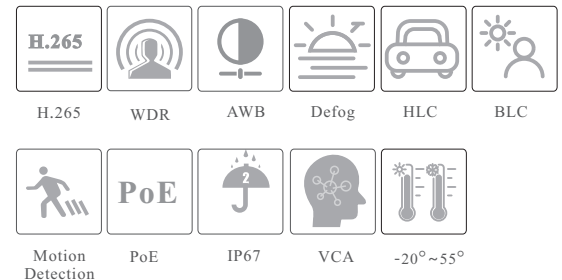

CAMERA

### 2MP IR Water-proof Bullet Network Camera

- 2MP (1920 × 1080) H.265 coding
- Max.resolution: 1920 × 1080
- ICR auto switch, true day / night, ROI coding
- 3D DNR, digital WDR, HLC, BLC, defog
- 10~20m IR night view distance
- DC12V/PoE power supply
- IP 67 ingress protection
- Support dual streams
- Support mobile surveillance by smart phones with iOS and Android OS
- Intelligent analytics: video blur detection, scene change detection, line crossing detection and region intrusion detection