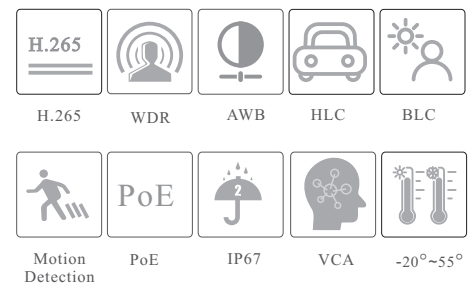

## 4MP IR Water-proof Turret Network Camera

- H.265 /H.264/MJPEG coding
- Max.resolution: 4MP ( 2560 × 1440)
- ICR auto switch, true day / night vision
- 3D DNR, Digital WDR, HLC, BLC, smart IR, etc.
- ROI coding
- 10~20m IR night view distance
- 1CH built-in MIC
- DC12V/PoE power supply
- IP 67 ingress protection
- Support three streams
- Support remote monitoring by smart phones& tablet PCs with iOS and Android OS
- Intelligent analytics