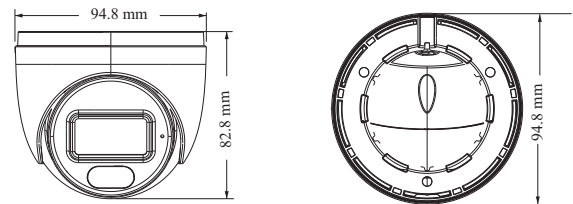

PoE	Optional (IEEE802.3 af)
IR Distance	10 ~ 20 m
Ingress Protection	IP67
<b>Others</b>	
Power Supply	DC12V(PoE power supply optional)
Power Consumption	< 4.5W
Operating Environment	- 20 °C ~ 55 °C (-4°F~131°F); Humidity: less than 95 % (non-condensing)
Storage Environment	- 20 °C ~ 60°C (-22°F~140°F), Humidity: less than 95 % (non-condensing)
Dimensions ( mm )	Φ 94.8 × 82.8
Weight ( net )	Approx. 0.29KG
Installation	Ceiling mounting; Wall mounting
Certificate	CE, FCC
Environmental Protection	Complies with Directive EU RoHS, WEEE(2012/19/EU) , directive 94/62/EC and REACH(EC1907/2006)

### DIMENSIONS