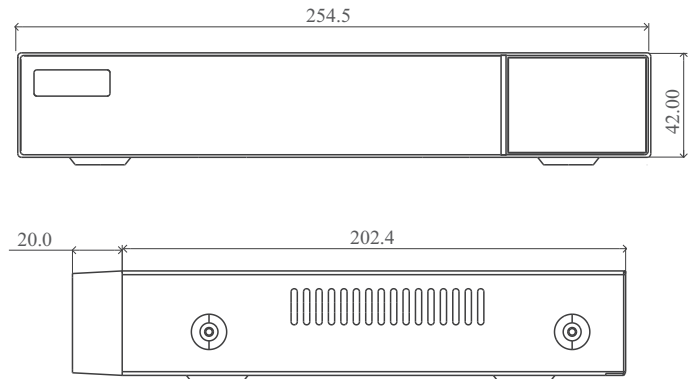

### Specifications

Model		TD-3004H1-B1	TD-3008H1-B1
System	OS	Embedded Linux	
Video	Network Input	4 CH IPC input	8 CH IPC input
	Network Input Resolution	6MP/5MP/4MP/3MP/1080P/960P/720P/960H/D1/CIF	
	Output	HDMI × 1 : 1920 × 1080 / 1280 × 1024 / 1024 × 768 VGA: 1920 × 1080 / 1280 × 1024 / 1024 × 768 HDMI and VGA output the same video source	
	Compression	H.265S / H.265+ / H.265 / H.264	
	Multi-screen Display	1 / 4	1 / 4 / 6 / 8 / 9
Audio	Network Input	4 CH IPC audio input	8 CH IPC audio input
	2-way Audio	No	
	Local Output	No (HDMI supports the audio output)	
	Compression	G.711(U/A)	
Record	Resolution	6MP/5MP/4MP/3MP/1080P/960P/720P/960H/D1/CIF	
	Frame Rate	30fps/25fps(NTSC/PAL)	
Playback	Simultaneous Playback	Max. 4 CH	Max. 8 CH
	Search	Time slice / time / event / tag / smart search	
	Smart Search	Highlighted color to display the camera record in a certain period of time, different colors refers to different record events	
	Function	Play, pause, FF, FB, digital zoom, etc.	
Decoding Capability	Live View/ Playback	1CH 6MP; 4CH 720P	
Alarm	Type	Manual, sensor, motion, exception, smart events, etc.	
	Input	Support IPC alarm input	
	Output	Support IPC alarm output	
	Triggering	Record, snapshot, buzzer, preset, e-mail, etc.	
Network	Interface	RJ 45 100Mbps × 1	
	Protocol	TCP / IP, IPv4, IPv6, PPPoE, DHCP, DNS, DDNS, UPnP, NTP, SMTP, HTTP, HTTPS, RTSP, ONVIF, etc.	
	Incoming Bandwidth	40 Mbps	64 Mbps
	Outgoing Bandwidth	40 Mbps	64 Mbps
	Client Connection	Max. 10 users access	
LPR	Plate Recognition	Yes	
Mobile Device	OS	iOS, Android	
Storage	HDD Interface	SATA3.0 × 1, max 10T	
Backup	Local Backup	U disk, USB mobile HDD	
	Network Backup	Yes	
Port	USB	USB 2.0 × 2	
	Remote Controller	No	
Others	Power Supply	DC 12V/1.5A	
	Consumption	≤ 5W ( without HDD )	
	Dimensions (mm)	255 × 222 × 42 ( W × D × H )	
	Working Environment	-10 ~ 50 °C , 10% ~ 90% humidity	
	Certificate	CE, FCC	
Environmental Protection	Complies with Directive EU RoHS, REACH and WEEE		

### Dimensions