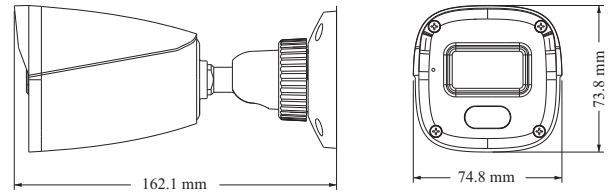

DORI Distance

Lens	Detect	Observe	Recognize	Identify
2.8mm	59.05m(193.73ft)	23.62m(77.49ft)	11.81m(38.74ft)	5.90m(19.35ft)
3.6mm	74.39m(244.06ft)	29.75m(97.60ft)	14.88m(48.81ft)	7.44m(24.40ft)
Others				
Power Supply	DC12V/PoE power supply			
Power Consumption	< 5.5W			
Operating Environment	-20 °C ~ 55 °C (-4°F~131°F); Humidity: less than 95 % (non-condensing)			
Storage Environment	-20 °C ~ 60 °C (-4°F~140°F); Humidity: less than 95 % (non-condensing)			
Dimensions (mm)	162.1 × 74.8 × 73.8			
Weight (net)	Approx. 0.24KG			
Installation	Wall mounting			
Certificate	CE, FCC			
Environmental Protection	Complies with Directive EU RoHS, WEEE(2012/19/EU), directive 94/62/EC and REACH(EC1907/2006)			

DIMENSIONS