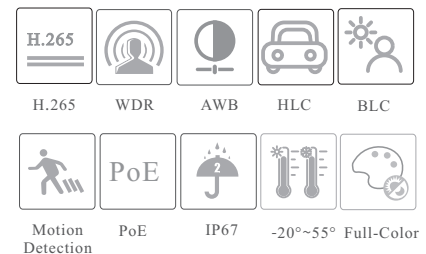

TD-9441C1L

4MP Full-Color Bullet Network Camera

- Max.resolution: 4MP (2560 × 1440)
- H.265/H.264/MJPEG coding
- 10-20m white light view distance
- 24/7 full color imaging
- 3D DNR, digital WDR, HLC, BLC
- 1CH built-in microphone
- DC12V/PoE power supply
- IP 67 ingress protection
- Support three streams
- Support mobile surveillance by smart phones with iOS and Android OS
- Intelligent analytics