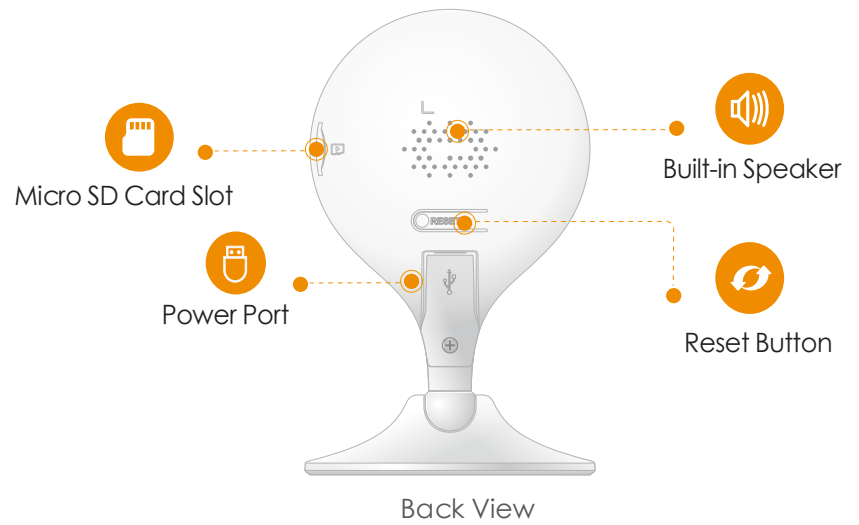

H.265 1080P Full HD

See more than 720P

Human Detection

Quickly find human targets in you home

Built-in Siren

Scare stangers away from your home

Abnormal Sound Alarm

Sends alerts to your smartphone when it detects abnormal sound

Two-way Talk

Communicate with family and pets easily

Wi-Fi Connection

IEEE802.11b/g/n(2.4GHz)

Stay close with what you care

With Cloud service, you will have access to what you care as long as Internet is available. You can record daily or motion videos on Cloud and playback anytime anywhere.

Specifications

Camera

1/2.7" 2 Megapixel Progressive CMOS
2MP (1920 x 1080)
Night Vision: 10m(33ft) Distance
2.8mm Fixed Lens
Field of View : 112° (H), 58° (V), 131° (D)

Video & Audio

Video Compression : H.265/H.264
Up to 25/30fps Frame Rate
16x Digital Zoom
Two-way Audio