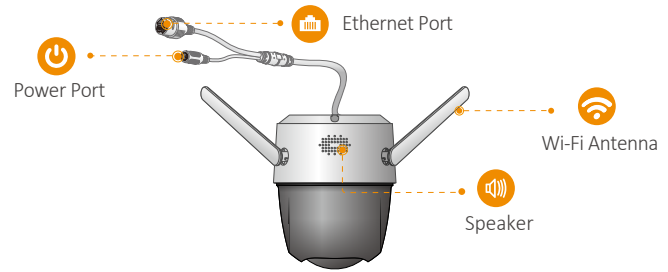

Specifications

Camera

1/2.7" 4 Megapixel Progressive CMOS
4MP(2560x 1440)
Night Vision: 30m(98ft) Distance
3.6mm/6mm Fixed Lens
Field of View: 3.6mm: 88° (H), 44° (V), 105° (D)
6mm: 54° (H), 29° (V), 63° (D)
355° Pan & 0~90° Tilt

Video & Audio

Video Compression : H.265/H.264
Up to 25/30 fps Frame Rate
16x Digital Zoom
Built-in Mic & Speaker, 110dB Siren
Two-way Audio

Notice Management

Motion Detection
Configurable Region
Human Detection

Network

1 x 100Mbps Ethernet Port
Wi-Fi:IEEE802.11b/g/n, Dual Antenna 120m Open Field
Imou App: iOS, Android
ONVIF

Auxiliary Interface

Micro SD Card Slot (up to 256GB)
Built-in Mic & Speaker
Reset Button

General

DC 12V1A Power Supply
Power Consumption:<5.32W
Material: Plastic
Working Environment:-30° C~+60° C, Less Than 95%RH
CE, FCC,
IP66

What's in the box

- 1x Camera
- 1x Quick Start Guide
- 1x Power Adapter
- 1x Mounting Template
- 1x Mounting Bracket
- 1x Waterproof Connector
- 1x Screw and Anchor pack