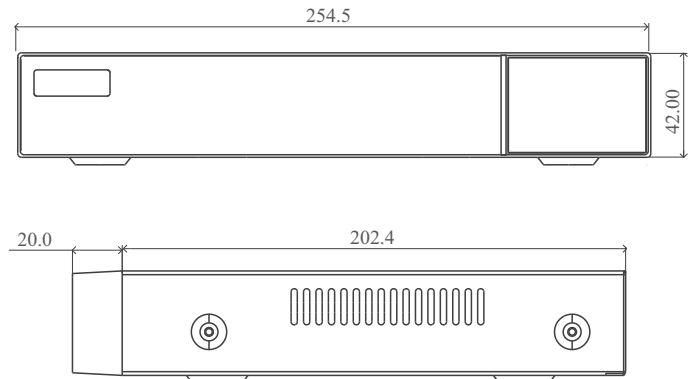

Features

- Support 16 CH 6MP/5MP/4MP/3MP/1080P/960P/720P/960H/ D1/CIF IP video input
- H.265S/H.265+/H.265/H.264 coding
- Intuitive and user-friendly Graphic User Interface (GUI), Windows style operation by mouse
- Multi-type recording: manual / timed / motion / sensor / POS / AI recording
- Playback : 9CH simultaneous playback
- Search : time slice, time, event, tag, smart search
- Support multiple VCA (Video Content Analytics) events, such as object abandoned/missing, region intrusion, tripwire, video exception, crowd density, etc.
- Support POS information overlay on live view and playback
- Express and flexible backup via USB, network and so on
- Pentaplex : preview, record, playback, backup and remote access
- DHCP, DDNS, PPPoE network protocol
- Remote control via Web Client or CMS : preview, playback, backup, PTZ and configuration
- Dual stream technology for local storage with high definition, remote network transmission and remote surveillance with mobile device
- Authorization management, log view and device status view
- 1080P HD output, true high resolution display
- Support NAT function and QRCode scanning by mobile phones
- Powerful mobile surveillance by smart phones with iOS and Android OS

Dimensions