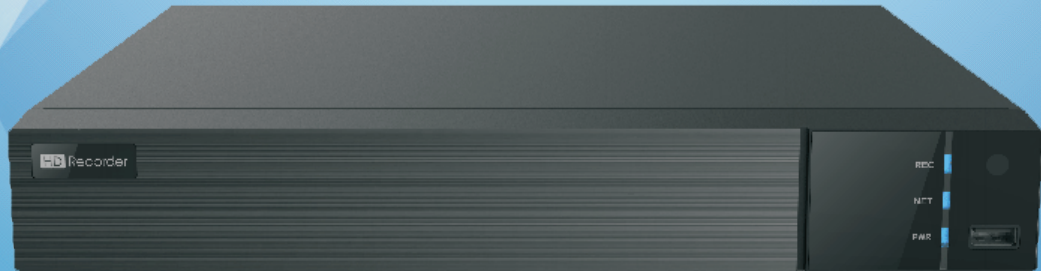

NVR

16/32 CH NVR

8MP/6MP/5MP/4MP/3MP/1080P/720P HD NVR

TD-3100B2

TD-3100B2 series supports 16/32 CH 8MP/6MP/5MP/4MP/3MP/1080P/1280 ×1024/960P/720P high definition IP video input, which adopts the most advanced SOC technique to ensure high definition recording in each channel and realize outstanding robustness of the system.

TD-3100B2 series supports 16/32 CH IP input, simultaneous 16 CH playback, and 4K ultra high definition display. The series of product can meet different security requirements of home, financial, commerce, enterprise, transportation and government, etc.

Features

- Support 16/32CH 8MP/6MP/5MP/4MP/3MP/1080P/1280×1024/960P/720P/960H/D1/CIF IP video input
- H.265S / H.265+ / H.265 / H.264 coding
- Intuitive and user-friendly Graphic User Interface (GUI), Windows style operation by mouse
- Search : time slice, time, event, tag and smart search
- Support multiple VCA (Video Content Analytics) events, such as object abandoned/missing, region intrusion, tripwire, video exception, etc.
- Support POS information overlay on live view and playback
Playback : 16CH simultaneous playback
- Express and flexible backup via USB, network and so on
- Pentaplex : preview, record, playback, backup and remote access
- DHCP, DDNS, PPPoE network protocol
- Remote control via Web or CMS : preview, playback, backup, PTZ and configuration
- Dual stream technology for local storage with high definition, remote network transmission and remote surveillance with mobile device
- Multi-user online simultaneously
- Authorization management, log view and device status view
- 4K ultra high resolution output, true high resolution display
- Support NAT function and QRCode scanning by mobile phones
- Powerful mobile surveillance by smart phones with iOS and Andriod OS