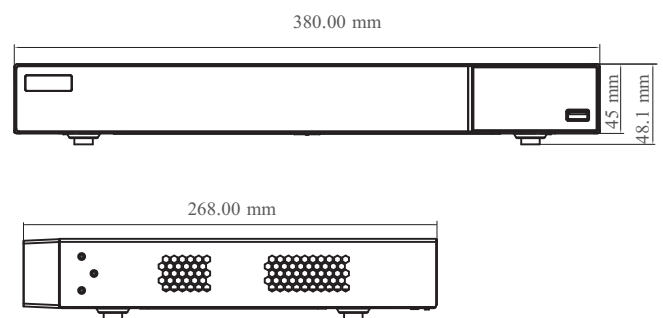

Features

- Support 16/32CH 8MP/6MP/5MP/4MP/3MP/1080P/1280×1024/960P/720P/960H/D1/CIF IP video input
- H.265S / H.265+ / H.265 / H.264 coding
- Intuitive and user-friendly Graphic User Interface (GUI), Windows style operation by mouse
- Search : time slice, time, event, tag and smart search
- Support multiple VCA (Video Content Analytics) events, such as object abandoned/missing, region intrusion, tripwire, video exception, etc.
- Support POS information overlay on live view and playback
  Playback : 16CH simultaneous playback
- Express and flexible backup via USB, network and so on
- Pentaplex : preview, record, playback, backup and remote access
- DHCP, DDNS, PPPoE network protocol
- Remote control via Web or CMS : preview, playback, backup, PTZ and configuration
- Dual stream technology for local storage with high definition, remote network transmission and remote surveillance with mobile device
- Multi-user online simultaneously
- Authorization management, log view and device status view
- 4K ultra high resolution output, true high resolution display
- Support NAT function and QRCode scanning by mobile phones
- Powerful mobile surveillance by smart phones with iOS and Andriod OS

Dimensions