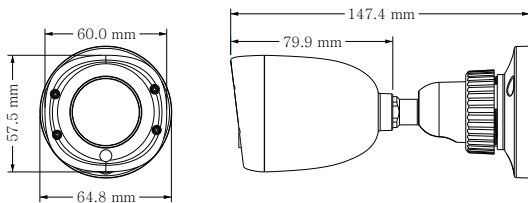

Tel: +86-755-36995888

Fax: +86-755-33104777

Web site: <http://en.tvt.net.cn>

E-mail: overseas@tvt.net.cn

2 MP HD IR Water-proof Bullet Camera

Features

- 1080P real time image, high resolution, true color
- AHD/TVI/CVI/CVBS lossless video output
- Up to 1000 TVL resolution
- CMOS progressive scan, perfectly capture the moving object
- Support OSD menu
- High speed, long distance, real time transmission
- Auto color to B / W at low illumination
- Support ICR switch, true day / night
- Support noise reduction function
- 10 ~ 20m IR night view distance
- IP66 ingress protection
- Support COC
- Support 960H CVBS output

Dimensions

Available Accessories

TD-YXH0301+TD-YZJ0501 TD-YXH0301+TD-YZJ0601 TD-YXH0104

Specifications

Model	TD-7420AS1
Specifications	
Camera	
Image Sensor	1 / 2.9"CMOS
Resolution	2MP
Image Size	1920 x 1080
Video Output	AHD / TVI / CVI / CVBS
Image System	PAL / NTSC
Electronic Shutter	Auto; 1 / 50s ~ 1 / 100000s (PAL); 1 / 60s ~ 1 / 100000s (NTSC)
IR Distance	10 ~ 20 m
Frame Rate	30fps (60Hz), 25fps (50Hz)
Min. Illumination	0 Lux (IR ON)
Lens	2.8 mm
Lens Mount	M12
S / N Ratio	≥52dB (AGC OFF)
Ingress Protection	IP 66
Functions	
Function Control	OSD (COC Control)
Day & Night	ICR
Digital WDR	Yes
Digital NR	Yes
AGC	Yes
Auto White Balance	Yes
BLC	Yes
Front Light Compensation	Yes
Defog	No
HLC	No
Sharpness	Yes
Mirror	Yes
Smart IR	Yes
Image Setting	Yes
Defect Correction	Auto
Language	Chinese / English
Angle Adjustment	Any angle
Others	
Power Supply	DC12V (± 10%)
Power Consumption	Day : < 1W; Night : < 3W
Working Environment	- 40 °C ~ 60 °C, 10 % ~ 90 % (relative humidity)
Dimensions (mm)	Φ 65 x 147