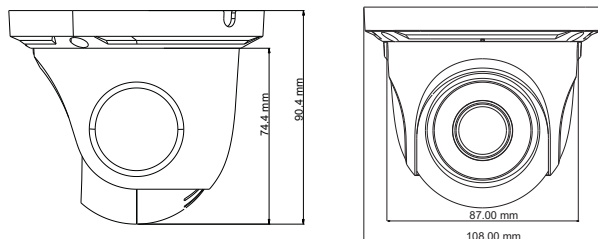

Dimensions

Specifications

Model	TD-7520AS1
Specifications	
Camera	
Image Sensor	1 / 2.9"CMOS
Resolution	2MP
Image Size	1920 x 1080
Video Output	AHD / TVI / CVI / CVBS
Image System	PAL / NTSC
Electronic Shutter	Auto; 1 / 50s ~ 1 / 100000s (PAL); 1 / 60s ~ 1 / 100000s (NTSC)
IR Distance	10 ~ 20 m
Frame Rate	30fps (60Hz), 25fps (50Hz)
Min. Illumination	0 Lux (IR ON)
Lens	2.8mm
Lens Mount	M12
S / N Ratio	≥52dB (AGC OFF)
Ingress Protection	IP 54
Functions	
Function Control	OSD (COC Control)
Day & Night	ICR
Digital WDR	Yes
Digital NR	Yes
AGC	Yes
Auto White Balance	Yes
BLC	Yes
Front Light Compensation	Yes
Defog	No
HLC	No
Sharpness	Yes
Mirror	Yes
Smart IR	Yes
Image Setting	Yes
Defect Correction	Auto
Language	Chinese / English
Angle Adjustment	Any angle
Others	
Power Supply	DC12V (± 10%)
Power Consumption	Day : < 1W; Night : < 3W
Working Environment	- 40 °C ~ 60 °C, 10 % ~ 90 % (relative humidity)
Dimensions (mm)	Φ 108 x 90.4