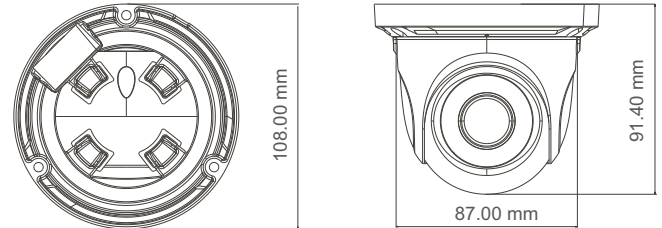

### SPECIFICATIONS

Model	TD-7584AE
<b>Specifications</b>	
<b>Camera</b>	
Image Sensor	1 / 2.5 "CMOS
Resolution	8MP
Image Size	3840x2160
Video Output	AHD / TVI / CVI / CVBS
Image System	PAL / NTSC
Electronic Shutter	Auto
IR Distance	10 ~ 20 m
Frame Rate	15fps
Min. Illumination	Color : 0.01 lux@F1.2, AGC ON; B/W : 0 lux with IR
Lens	3.6 mm ( 2.8 mm optional )
Lens Mount	M12
S / N Ratio	≥52dB ( AGC OFF )
Ingress Protection	IP 66
<b>Functions</b>	
Function Control	OSD ( COC Control )
Day & Night	ICR
Digital WDR	Yes
3D NR	Yes
AGC	No
Auto White Balance	Yes
BLC	Yes
Defog	No
LSC	No
Saturation	Yes
Sharpness	Yes
Contrast	Yes
Smart IR	Yes
Image Setting	Yes
Defect Correction	Auto
Language	11 languages
Angle Adjustment	Pan: 0°~360°; Tilt: 0°~90°; Rotation: 0°~360°
<b>Others</b>	
Power Supply	DC12V ( ± 15% )
Power Consumption	IR OFF : < 2W; IR ON : < 4W
Working Environment	- 30 °C ~ 50 °C, 10 % ~ 90 % ( relative humidity )
Dimensions ( mm )	Φ 108 x 91.4
Weight ( net )	Approx. 0.36KG

### DIMENSIONS