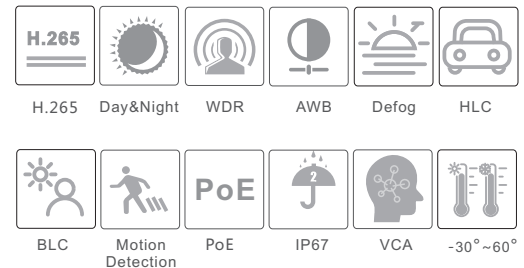

CAMERA

TD-9545E3

4MP Network IR Water-Proof Dome Camera

- 4MP (2592 × 1520) H.265 full real time coding
- Max. resolution: 2592 × 1520
- ICR auto switch, true day / night
- 30 ~ 50m IR night view distance
- 3D DNR, true WDR, HLC, BLC, Defog, Smart IR and ROI coding
- Hardware reset; Built-in micro SD card slot
- DC12V/PoE power supply
- IP67 ingress protection
- Support three streams
- P2P function optional
- Support remote monitoring by smart phones & tablet PCs with iOS and Android OS
- Intelligent analytics