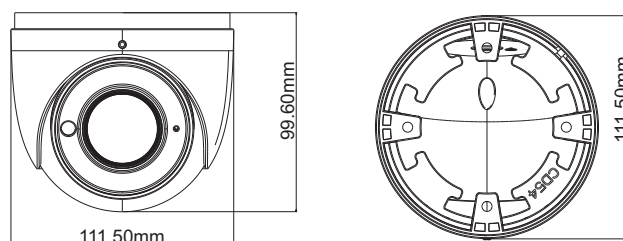

Others	
Power Supply	DC12V/PoE
Power Consumption	< 9.5W
Operating Environment	- 40 °C ~ 60 °C Humidity: less than 95 % (non-condensing)
Dimensions (mm)	Φ 111.5 × 99.6
Weight (net)	Approx. 0.67KG
Installation	Ceiling mounting; Wall mounting

DIMENSIONS