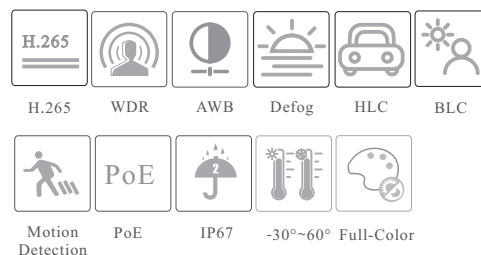

CAMERA

TD-9524C1

2MP Full-Color Turret Network Camera

- 2MP (1920 × 1080) H.265 full real time coding
- 24/7 full color imaging
- 20 ~ 30m white light view distance
- 3D DNR, Digital WDR, HLC, BLC and Defog
- ROI coding
- Built-in micro SD card slot, up to 128GB
- PoE power supply optional
- IP67 ingress protection;
- Support dual streams
- Support mobile surveillance by smart phones with iOS and Android OS
- Intelligent Analytics: video blur detection, line crossing detection, intrusion detection