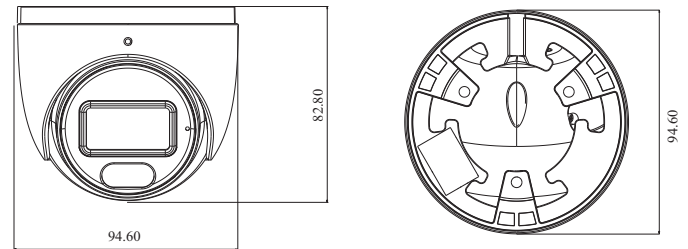

Operating Environment	- 30 °C ~ 60 °C (-22°F~140°F) Humidity: less than 95 % (non-condensing)
Dimensions (mm)	Φ 94.6 × 82.8
Weight (net)	Approx. 0.45KG
Installation	Ceiling mounting (wall mounting available with the junction box and bracket)
Certificate	CE, FCC
Environmental Protection	Complies with Directive EU RoHS, WEEE(2012/19/EU) , directive 94/62/EC and REACH(EC1907/2006)

DIMENSIONS