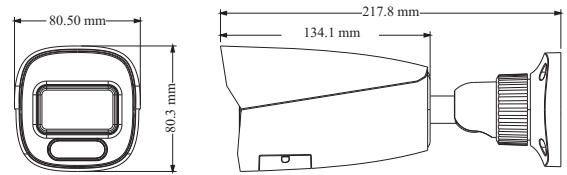

Operating Environment	- 30 °C ~ 60 °C (-22°F~140°F) Humidity: less than 95 % (non-condensing)
Dimensions (mm)	217.8 × 80.5 × 80.3
Weight (net)	Approx. 0.64KG
Installation	Ceiling mounting; wall mounting
Certificate	CE, FCC
Environmental Protection	Complies with Directive EU RoHS, WEEE(2012/19/EU), directive 94/62/EC and REACH(EC1907/2006)

DIMENSIONS