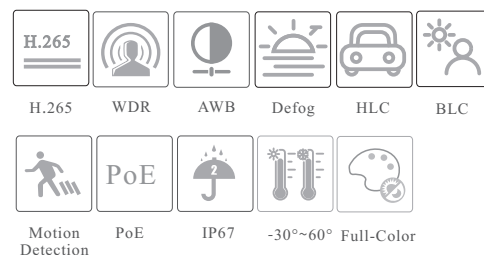

CAMERA

TD-9422C1

2MP Full-Color Bullet Network Camera

- 2MP (1920 × 1080) H.265 full real time coding
- Max. resolution: 1920 × 1080
- 20~ 30m white light view distance
- 24/7 full color imaging
- 3D DNR, Digital WDR, HLC, BLC and Defog
- ROI coding
- Built-in micro SD card slot, up to 128GB
- DC12V/PoE power supply
- IP67 ingress protection;
- Support dual streams
- Support mobile surveillance by smart phones with iOS and Android OS
- Intelligent Analytics: video blur detection, line crossing detection, intrusion detection